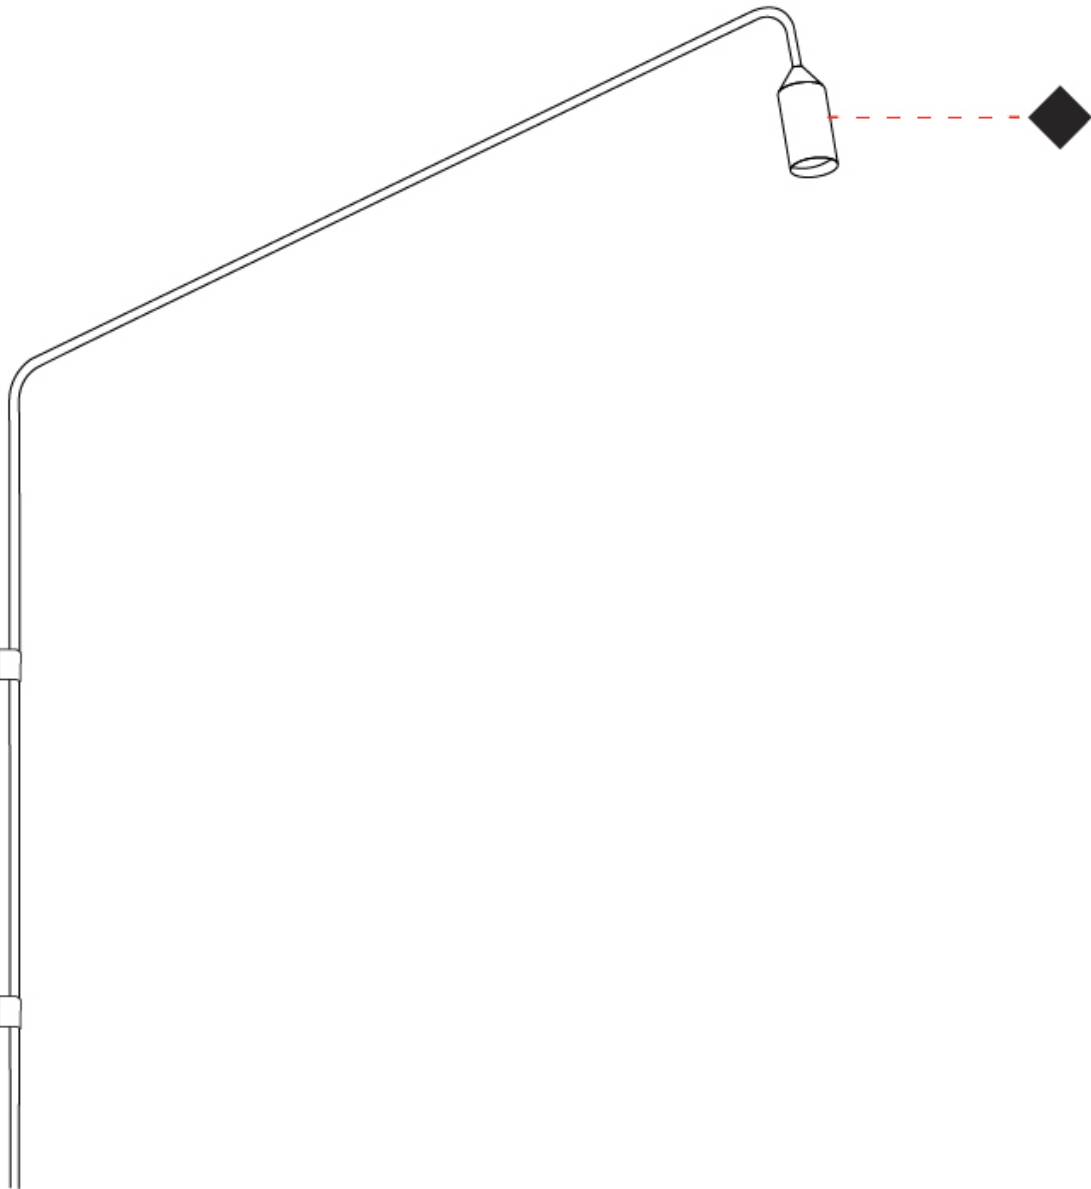

E9W504-

PROJECT

TYPE

SPECIFIER

QUANTITY

DATE

E