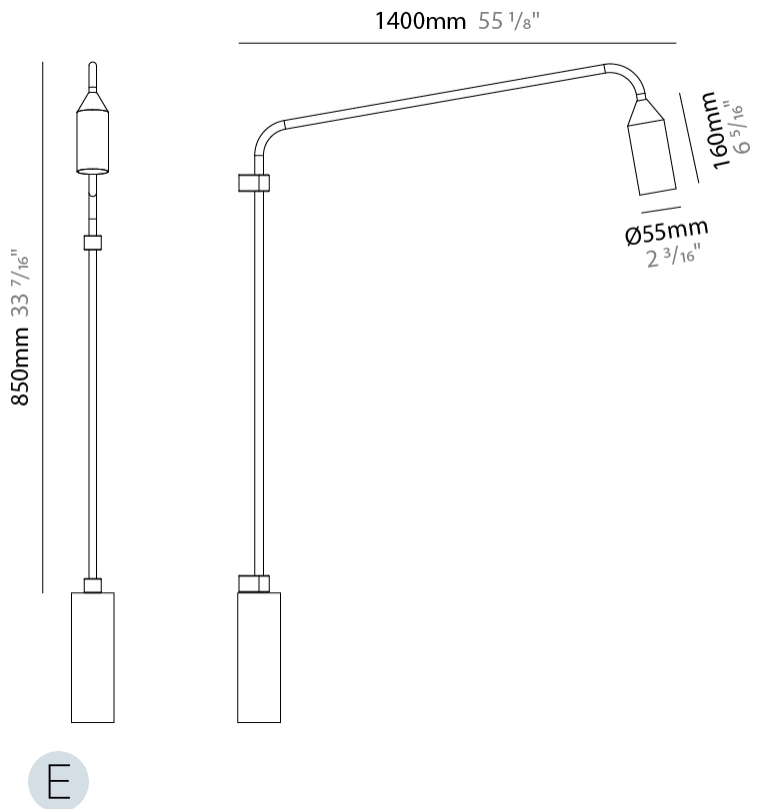

1. To build a product code in our configurator select the specify button on the base model # product page
2. To build a manual product code on this datasheet choose from the options listed below in blue font and add the suffix to the base model #

GENERAL

Series: Flamingo
Brand: Platek
Division: Exterior
Mounting Type: Surface
Mounting Location: Wall
Subcategory: Downlight

PHYSICAL

Shape: Abstract
Diameter (mm): 55
Diameter (in): 2 3/16
Height (mm): 850
Height (in): 33 7/16
Extension (mm): 1400
Extension (in): 55 1/8
Light Distribution: Direct
Weight (kg): 5
Weight (lbs): 11
Installation Requirement: Waterproof J-Box is included
Screws: No visible screws
Diffuser: Frosted Methacrylate - 2mm
Fixture Finish: [BLK](#) / [WHI](#) / [COR](#)
Fixture Material: Aluminum
Upon Request: Finishes - Anthracite, Bronze

ELECTRICAL

Lamp Type: LED
Input Wattage (W): 9
Total Output Wattage (W): 1.5
Dimming: Non-Dimmable / 0-10V Dimming
Driver Included: No
Driver Location: Remote
Driver Type: Constant Voltage - Universal
Driver Class: Class 2
Housing: ENCP5
Input Voltage (V): 120 - 277
Constant Voltage (V): 24

LED

Number of LEDs: 1
Color Temperature (°K): 3000
Max. Delivered Lumen (lm): 385
Nominal Lumen (lm): 705
CRI: >80 CRI
Lamp Life (hrs): 60000

OPTICAL

Optic°: 76
Beam Angle: Diffused

RATINGS AND CERTIFICATIONS

Certified By: Certified for North American Standards
IP rating: IP65
IK Rating: IK06
Bug Rating: B0 U0 G0