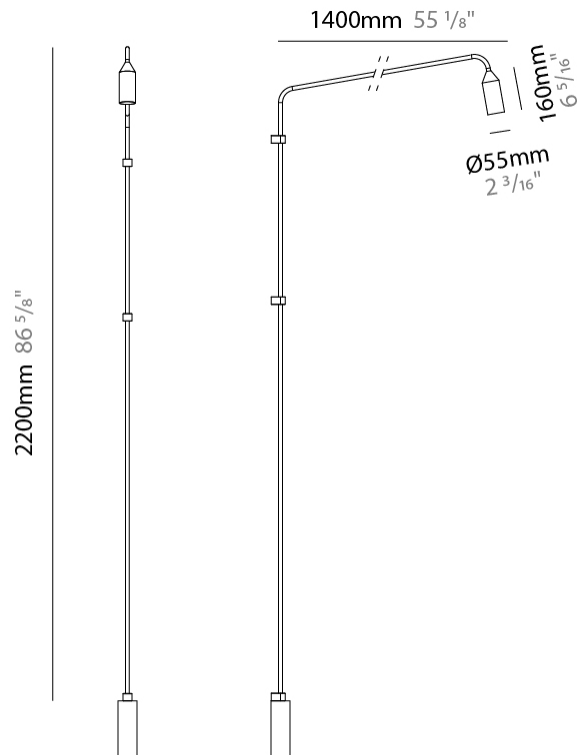

base number   Finish
Options

1. To build a product code in our configurator select the specify button on the base model # product page
2. To build a manual product code on this datasheet choose from the options listed below in blue font and add the suffix to the base model #

GENERAL

Series: Flamingo
Brand: Platek
Division: Exterior
Mounting Type: Surface
Mounting Location: Wall
Subcategory: Downlight

PHYSICAL

Shape: Abstract
Diameter (mm): 55
Diameter (in): 2 3/16
Height (mm): 2200
Height (in): 86 5/8
Extension (mm): 1400
Extension (in): 55 1/8
Light Distribution: Direct
Weight (kg): 5.8
Weight (lbs): 12.8
Installation Requirement: Waterproof J-Box is included
Screws: No visible screws
Diffuser: Frosted Methacrylate - 2mm
Fixture Finish: [BLK](#) / [WHI](#) / [COR](#)
Fixture Material: Aluminum
Upon Request: Finishes - Anthracite, Bronze

ELECTRICAL

Lamp Type: LED
Input Wattage (W): 9
Total Output Wattage (W): 7.5
Dimming: Non-Dimmable / 0-10V Dimming
Driver Included: No
Driver Location: Remote
Driver Type: Constant Voltage - Universal
Driver Class: Class 2
Input Voltage (V): 120 - 277
Constant Voltage (V): 24

LED

Number of LEDs: 1
Color Temperature (°K): 3000
Max. Delivered Lumen (lm): 385
Nominal Lumen (lm): 705
CRI: >80 CRI
Lamp Life (hrs): 60000

OPTICAL

Optic°: 76
Beam Angle: Diffused

RATINGS AND CERTIFICATIONS

Certified By: Certified for North American Standards
IP rating: IP65
IK Rating: IK06
Bug Rating: B0 U0 G0