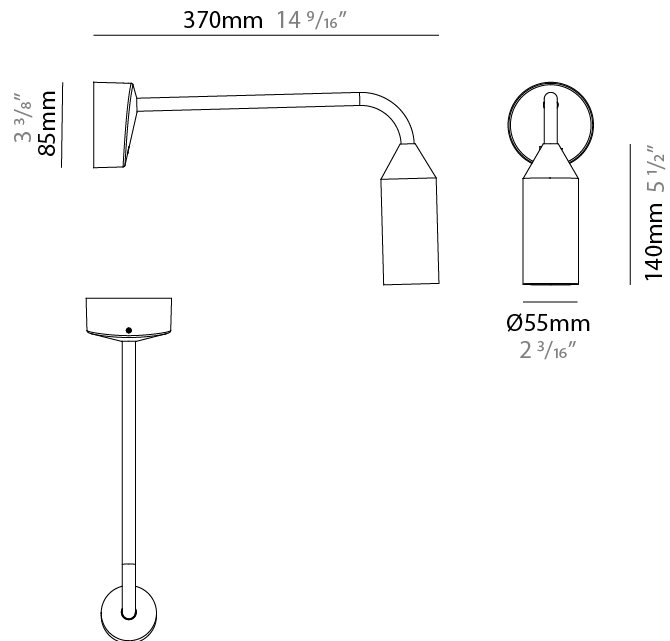

PROJECT	
TYPE	
SPECIFIER	
QUANTITY	
DATE	

FLAMINGO SURFACE

E9W500-

base number   Finish
Options

1. To build a product code in our configurator select the specify button on the base model # product page
2. To build a manual product code on this datasheet choose from the options listed below in blue font and add the suffix to the base model #

GENERAL

Series: Flamingo
Brand: Platek
Division: Exterior
Mounting Type: Surface
Mounting Location: Wall
Subcategory: Downlight

PHYSICAL

Shape: Abstract
Diameter (mm): 55
Diameter (in): 2 3/16
Height (mm): 800
Height (in): 31 1/2
Extension (mm): 370
Extension (in): 14 9/16
Light Distribution: Direct
Weight (kg): 1
Weight (lbs): 2.2
Screws: No visible screws
Diffuser: Frosted Methacrylate - 2mm
Fixture Finish: [BLK / WHI / COR](#)
Fixture Material: Aluminum
Upon Request: Finishes - Anthracite, Bronze

ELECTRICAL

Lamp Type: LED
Input Wattage (W): 9
Total Output Wattage (W): 7.5
Dimming: Non-Dimmable / 0-10V Dimming
Driver Included: No
Driver Location: Remote
Driver Type: Constant Voltage - Universal
Driver Class: Class 2
Input Voltage (V): 120 - 277
Constant Voltage (V): 24

LED

Number of LEDs: 1
Color Temperature (°K): 3000
Max. Delivered Lumen (lm): 385
Nominal Lumen (lm): 705
CRI: >80 CRI
Lamp Life (hrs): 60000

OPTICAL

Optic°: 76
Beam Angle: Diffused

RATINGS AND CERTIFICATIONS

Certified By: Certified for North American Standards
IP rating: IP65
IK Rating: IK06
Bug Rating: B0 U0 G0